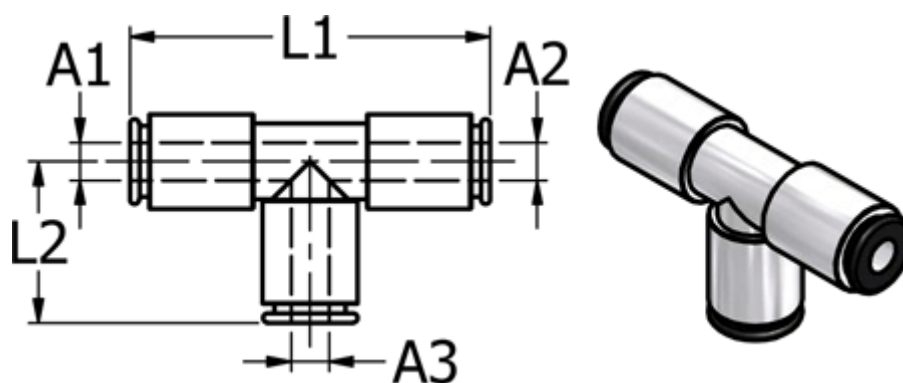

Article number: 586749004

Description: Push-in fitting 749.004, $\text{Ø}4 / \text{Ø}4 / \text{Ø}4$
Tee connector

Measures

Ext. hose diameter A1 = 4

Ext. hose diameter A2 = 4

Ext. hose diameter A3 = 4

L1 = 33.4

L2 = 16.7